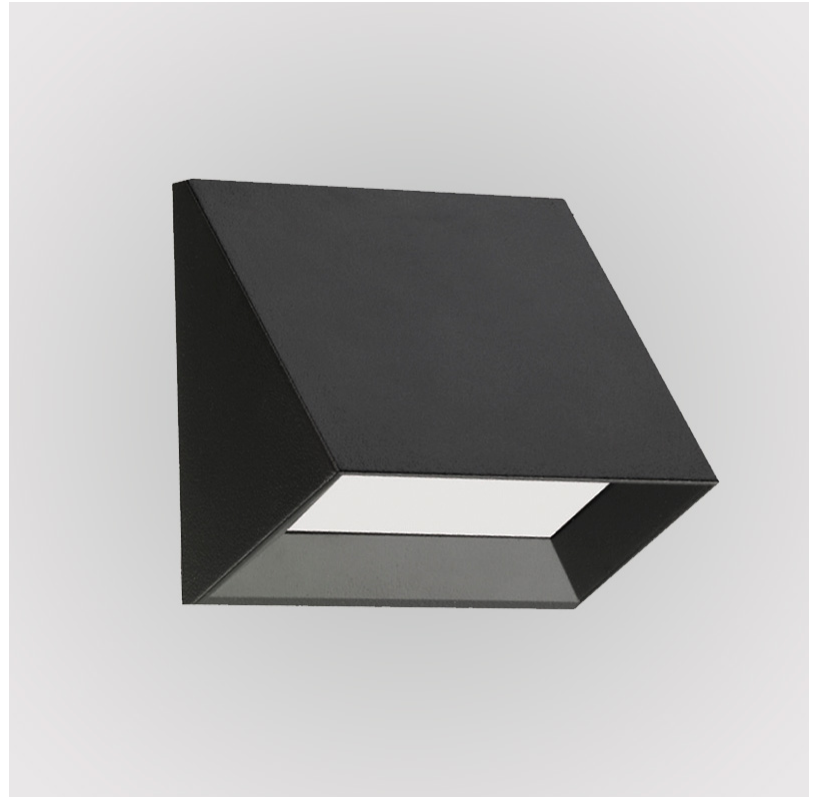

GENERAL

Series: Apply
Subseries: Apply Mini
Brand: Side
Division: Exterior
Mounting Type: Surface
Mounting Location: Wall
Subcategory: Wall Effect

PHYSICAL

Shape: Abstract
Length (mm): 120
Length (in): 4 3/4
Height (mm): 120
Height (in): 4 3/4
Extension (mm): 105
Extension (in): 4 1/8
Light Distribution: Direct
Weight (kg): 0.75
Weight (lbs): 1.65
Diffuser: Frosted tempered glass
Gasket: Silicon rubber
Fixture Finish: [BLK](#) / [BRN](#) / [GRY](#)
Fixture Material: Aluminum Die Cast

ELECTRICAL

Lamp Type: LED (Zhaga Standard)
Input Wattage (W): 8.2
Total Output Wattage (W): 7.2
Dimming: Non-Dimmable
Driver Included: Yes
Driver Location: Integrated
Driver Type: Constant Current - 120Vac
Driver Class: Class 2
Input Voltage (V): 120 - 277
Constant Current (MA): 350
Upon Request: (Not included - see components [IP65 or higher enclosure to be supplied by others]) Remote: 0-10Vdc dimming / Phase dimming 120Vac only / Non-dimming 120/277Vac

LED

Color Temperature (°K): [3000](#) / [4000](#)
Max. Delivered Lumen (lm): 576.1 / 578
Nominal Lumen (lm): 648 / 648
CRI: >80 CRI
Lamp Life (hrs): 50000

OPTICAL

Beam Angle: Asymmetrical

RATINGS AND CERTIFICATIONS

Certified By: Certified for North American Standards
IP rating: IP65
Bug Rating: B1 U1 G0
Upon Request: Dark Sky Certification

📦 0.75kg / 1.65lbs