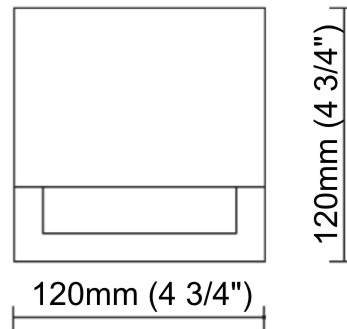

GENERAL

Series: Apply
Subseries: Apply Mini
Brand: Side
Division: Exterior
Mounting Type: Surface
Mounting Location: Wall
Subcategory: Wall Effect

PHYSICAL

Shape: Abstract
Length (mm): 120
Length (in): 4 3/4
Height (mm): 120
Height (in): 4 3/4
Extension (mm): 105
Extension (in): 4 1/8
Light Distribution: Direct
Weight (kg): 0.75
Weight (lbs): 1.65
Diffuser: Frosted tempered glass
Gasket: Silicon rubber
Fixture Finish: [BLK](#) / [BRN](#) / [GRY](#)
Fixture Material: Aluminum Die Cast

ELECTRICAL

Lamp Type: LED (Zhaga Standard)
Input Wattage (W): 8.2
Total Output Wattage (W): 7.2
Dimming: Non-Dimmable
Driver Included: Yes
Driver Location: Integrated
Driver Type: Constant Current - 120Vac
Driver Class: Class 2
Input Voltage (V): 120 - 277
Constant Current (MA): 350
Upon Request: (Not included - see components [IP65 or higher enclosure to be supplied by others]) Remote: 0-10Vdc dimming / Phase dimming 120Vac only / Non-dimming 120/277Vac

LED

Color Temperature (°K): [3000](#) / [4000](#)
Max. Delivered Lumen (lm): 576.1 / 578
Nominal Lumen (lm): 648 / 648
CRI: >80 CRI
Lamp Life (hrs): 50000

OPTICAL

Beam Angle: Asymmetrical

RATINGS AND CERTIFICATIONS

Certified By: Certified for North American Standards
IP rating: IP65
Bug Rating: B1 U1 G0
Upon Request: Dark Sky Certification

📦 0.75kg / 1.65lbs